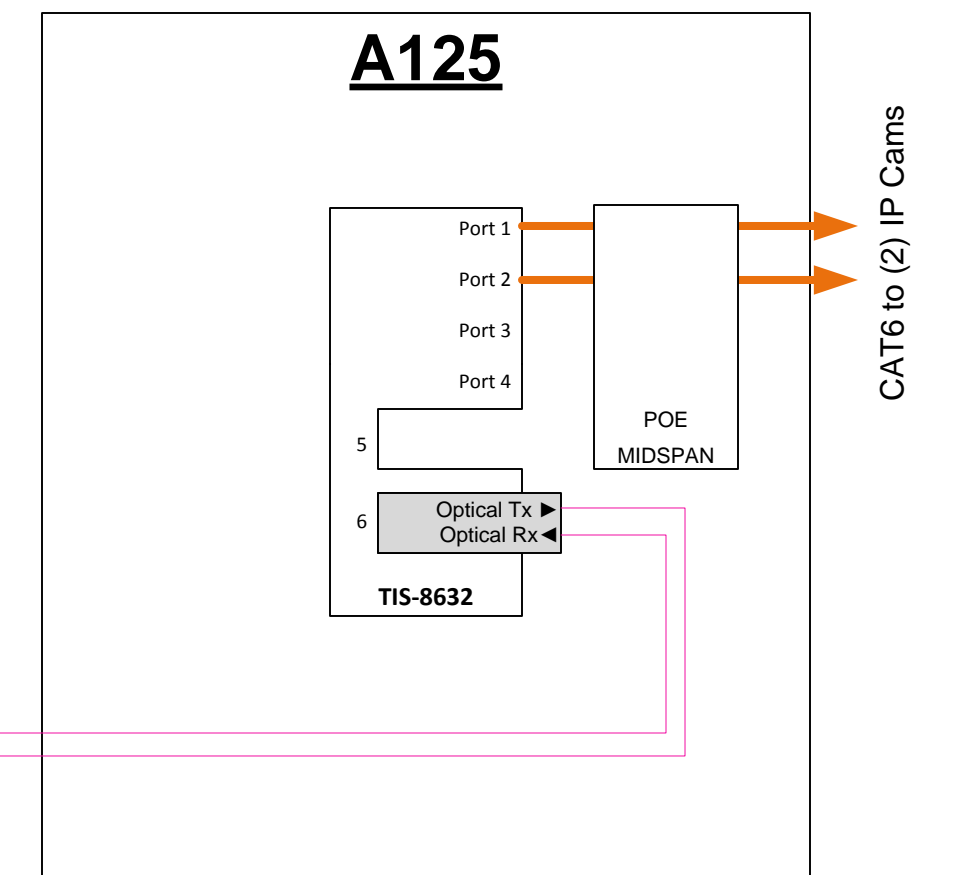

SERVER ROOM

ARTS

GYM

A104

A125

B104

LEGEND

- Multimode OM3 Fiber
- CAT6
- Quadrax