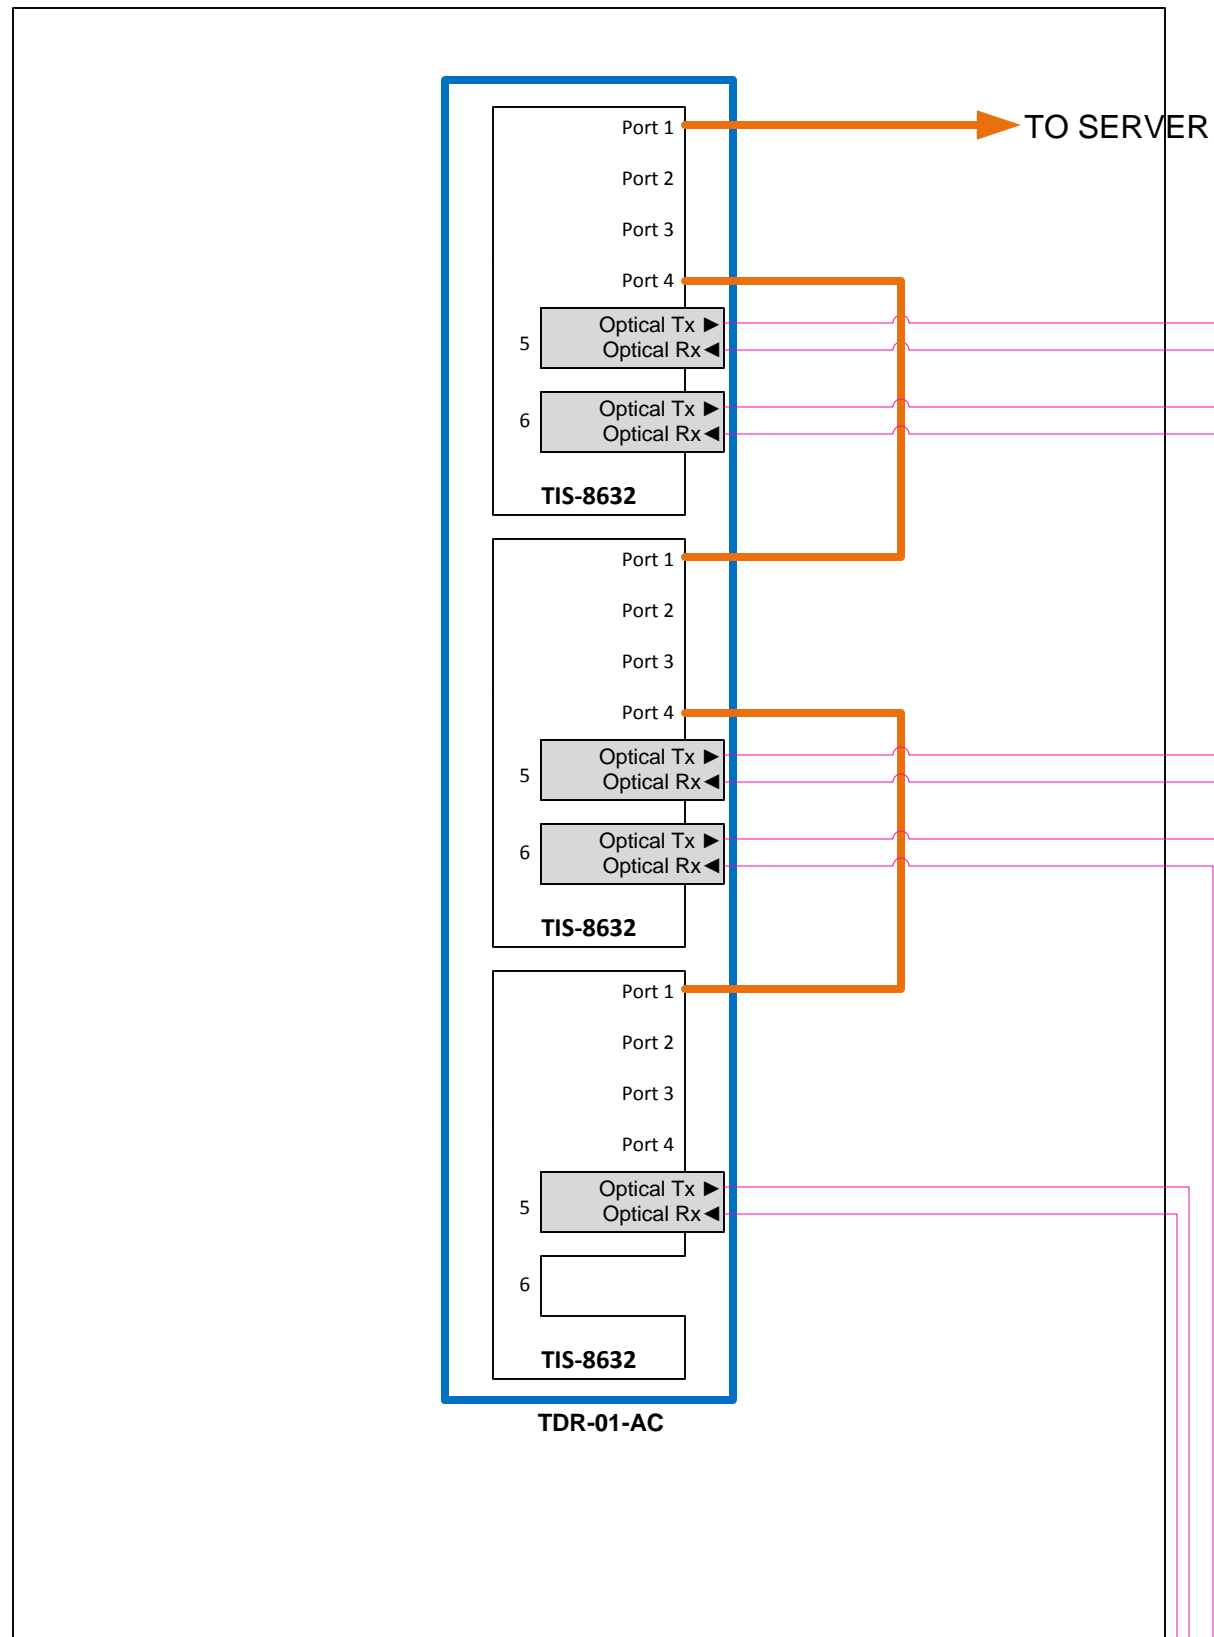

SERVER ROOM

ARTS

GYM

A104

A125

B104

LEGEND

- Multimode OM3 Fiber
- CAT6
- Quadrax