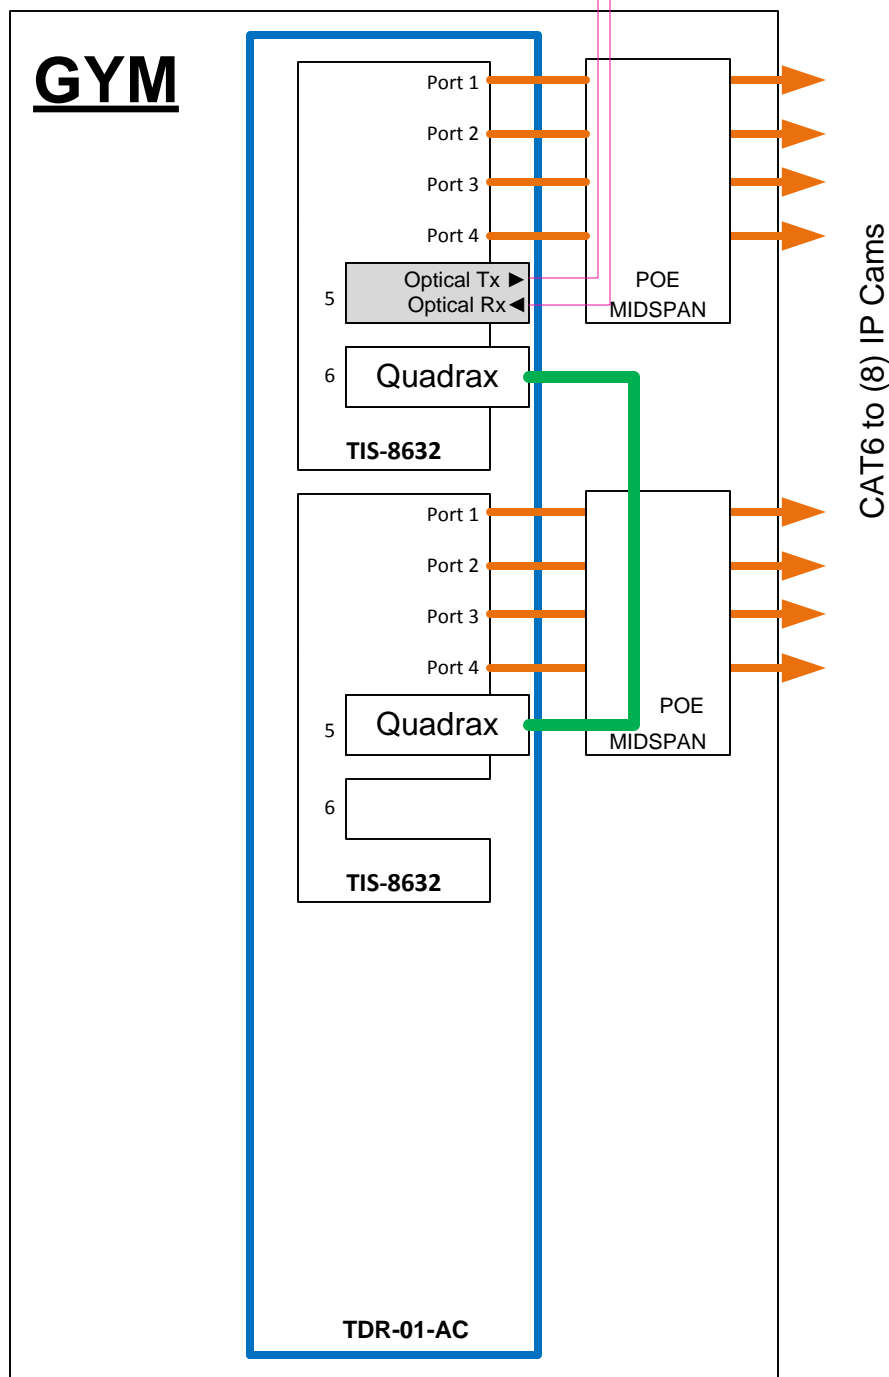

SERVER ROOM

ARTS

GYM

A104

A125

B104

LEGEND

- Multimode OM3 Fiber
- CAT6
- Quadrax