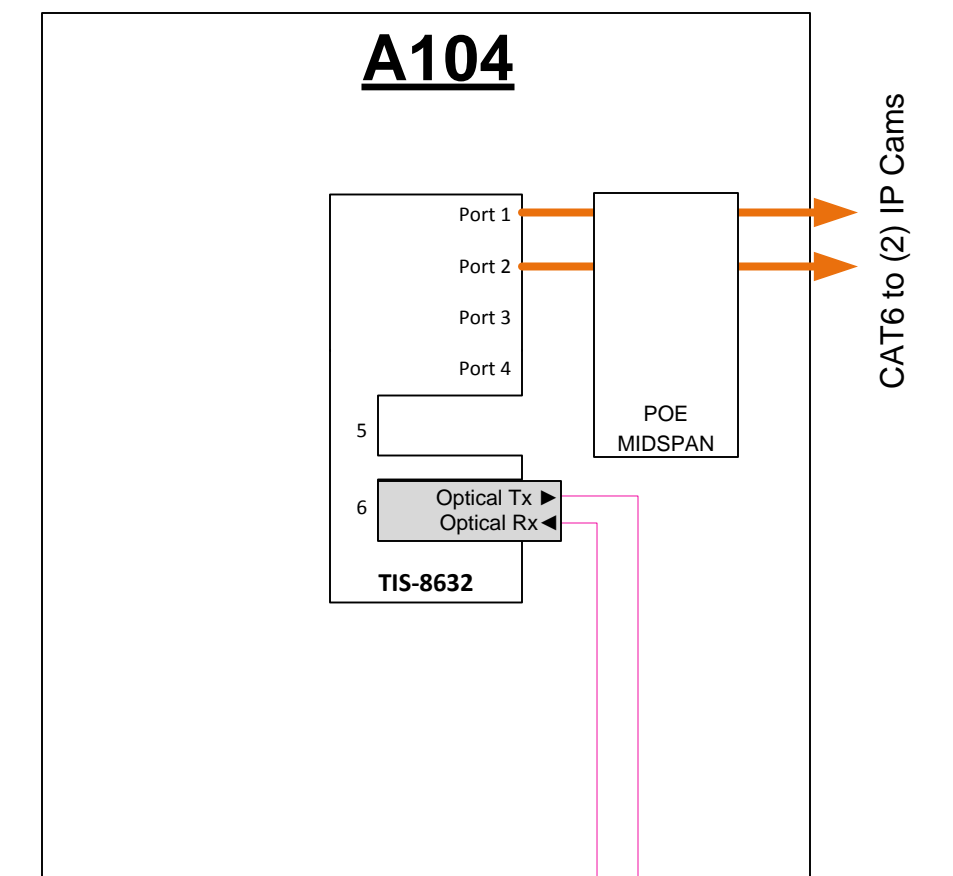

SERVER ROOM

ARTS

GYM

A104

A125

B104

LEGEND

- Multimode OM3 Fiber
- CAT6
- Quadrax