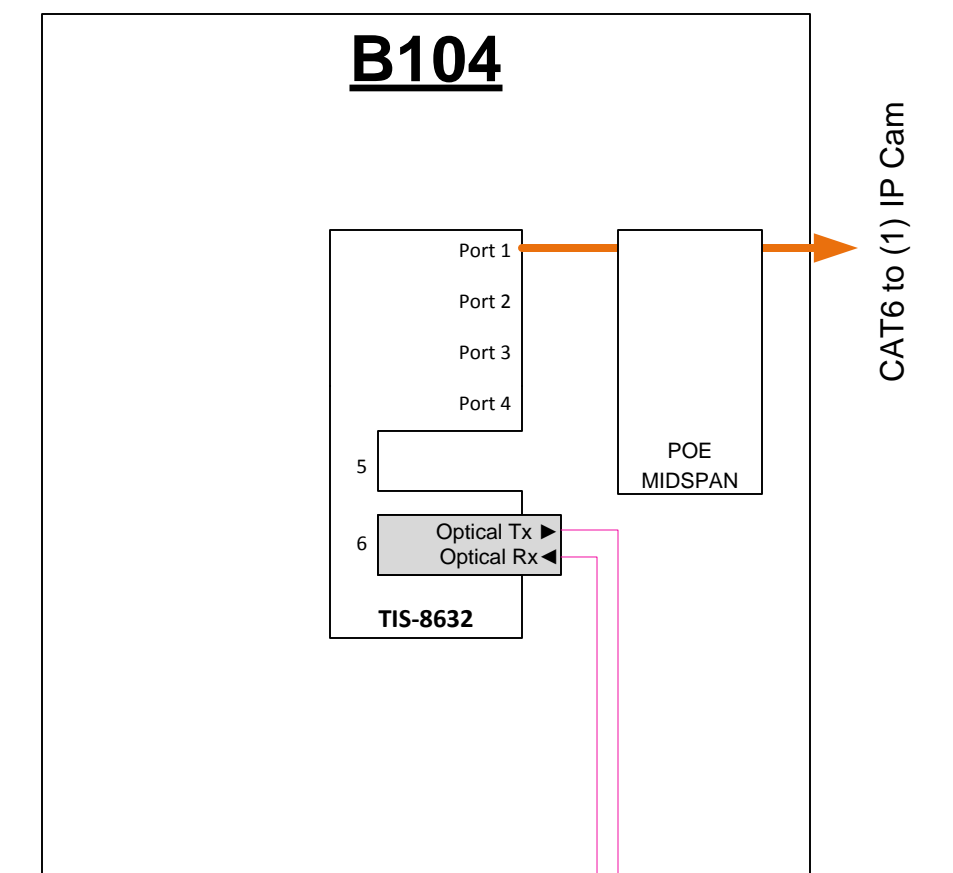

SERVER ROOM

ARTS

GYM

A104

A125

B104

LEGEND

- Multimode OM3 Fiber
- CAT6
- Quadrax