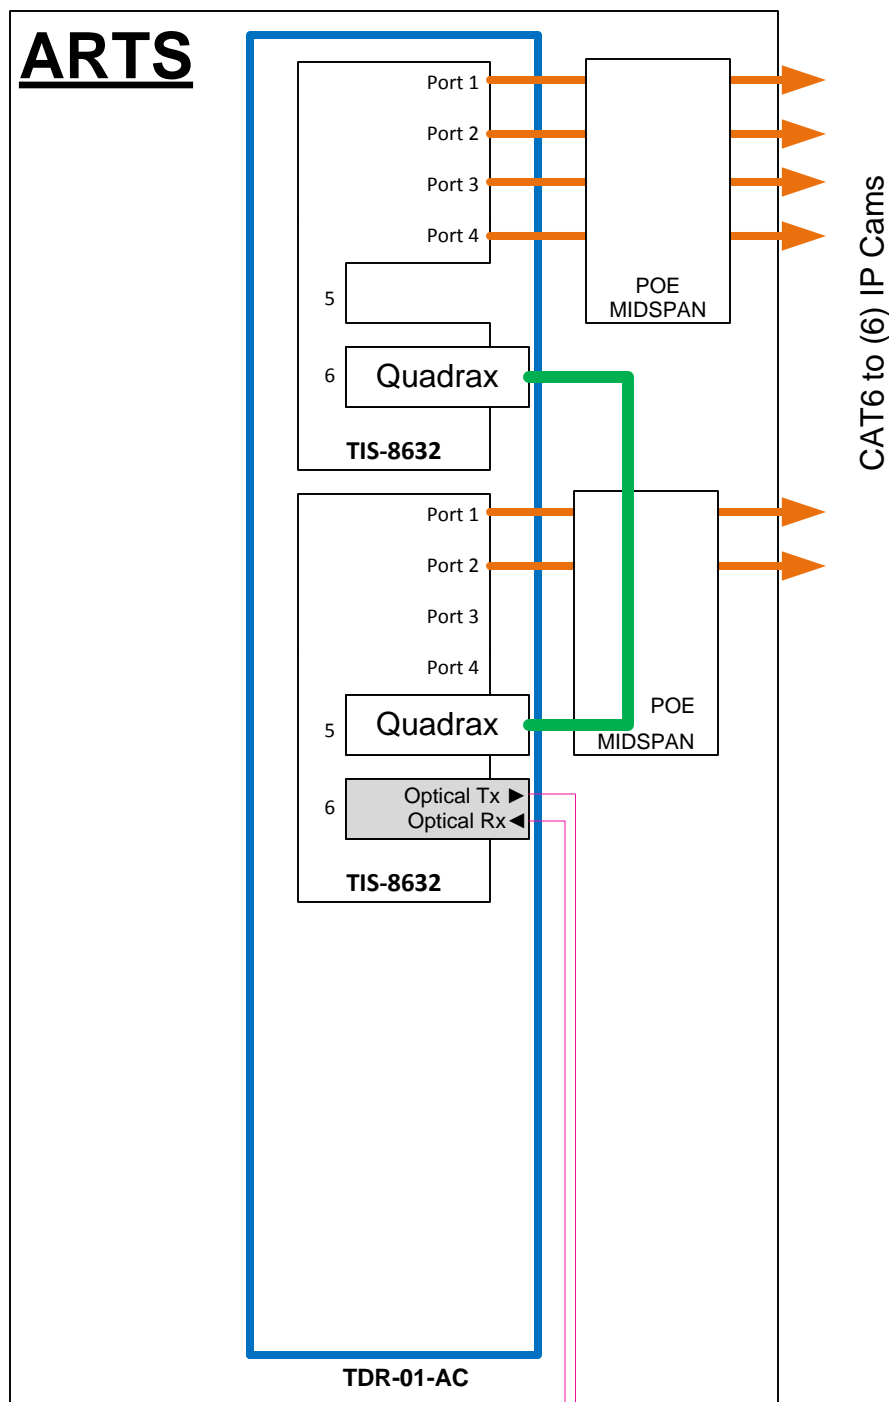

SERVER ROOM

ARTS

GYM

A104

A125

B104

LEGEND

- Multimode OM3 Fiber
- CAT6
- Quadrax