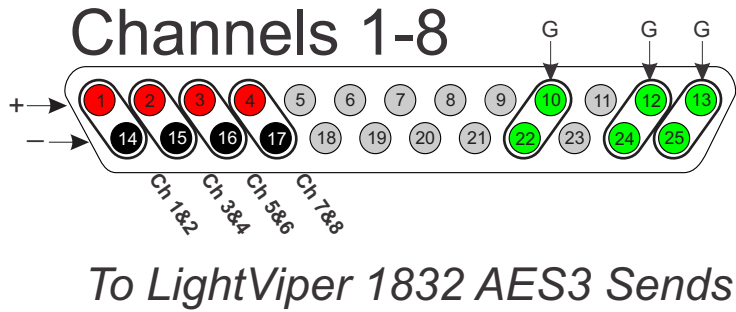

VCB-DDA4

4 Channel 110 Ohm Digital Cable
 (1) D-25M to (1) D-15M Aphex Conversion Cable

ENGR.	HSO III	DATE:	01/17/2012	 10840-412 Guilford Rd • Annapolis Junction, MD 20701 301.604.0100 • fiberplex.com
DRAWN	HSO III	DATE:	01/17/2012	
REVIEW		DATE:		
CHECKED		DATE:		
Pinout Drawing for VCB Aphex 4 Ch Cables				
FSCM:		A	DWG	REV: -
SCALE:	1:1		SHEET	1 OF 1