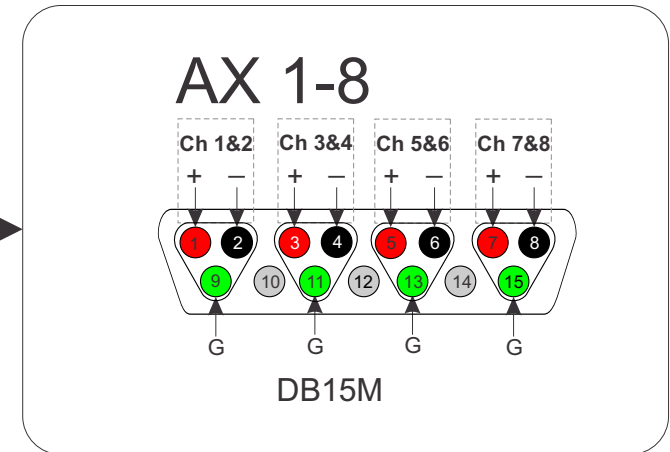

VCB-DDA4

4 Channel 110 Ohm Digital Cable
 (1) D-25M to (1) D-15M Aphex Conversion Cable

ENGR.	HSO III	DATE:	01/17/2012	 10840-412 Guilford Rd • Annapolis Junction, MD 20701 301.604.0100 • fiberplex.com
DRAWN	HSO III	DATE:	01/17/2012	
REVIEW		DATE:		
CHECKED		DATE:		
Pinout Drawing for VCB Aphex 4 Ch Cables				
FSCM:		A	DWG	REV: -
SCALE:	1:1		SHEET	1 OF 1