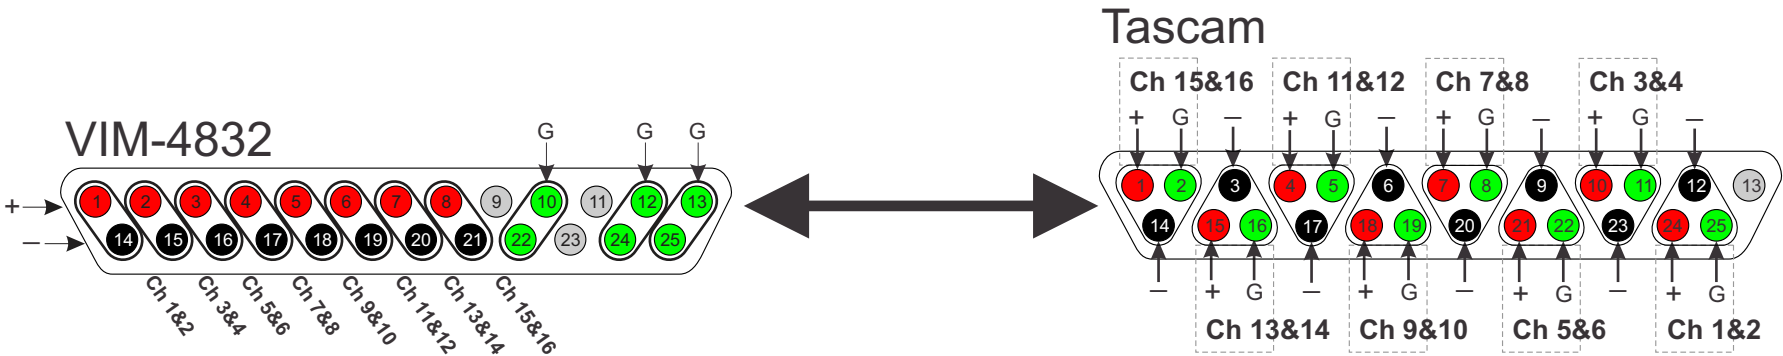

# VCB-DDTC-XX

(replace XX with length in feet)

To LightViper 4832 AES3 Sends

8 Channel 110 Ohm Digital Cable  
(1) D-25M to (1) D-25M

ENGR.	HSO III	DATE:	01/17/2012	 10840-412 Guilford Rd • Annapolis Junction, MD 20701 301.604.0100 • fiberplex.com
DRAWN	HSO III	DATE:	01/17/2012	
REVIEW		DATE:		
CHECKED		DATE:		
Pinout Drawing for VCB Digital Tascam Cables				
FSCM:	A	DWG	REV: -	
SCALE:	1:1	SHEET	1	OF 1