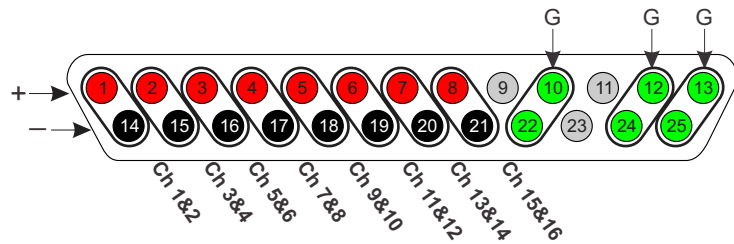

# AES Channels 1-8 (Audio 1-16)

**OR**

8 Channel 110 Ohm Digital Cable  
(1) D-25M to (8) XLR

ENGR. HSO III	DATE: 01/17/2012	<p>10840-412 Guilford Rd • Annapolis Junction, MD 20701 301.604.0100 • fiberplex.com</p>
DRAWN HSO III	DATE: 01/17/2012	
REVIEW	DATE:	
CHECKED	DATE:	
Pinout Drawing for VCB Digital Cables		
FSCM:	A	DWG REV: -
SCALE: 1:1		SHEET 1 OF 1