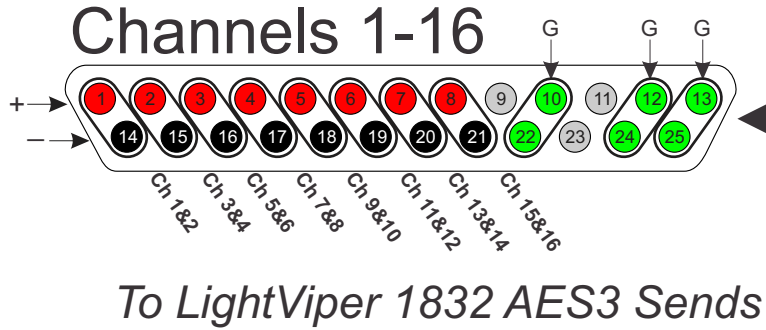

VCB-DDA8

8 Channel 110 Ohm Digital Cable
 (1) D-25M to (2) D-15M Aphex Conversion Cable

ENGR.	HSO III	DATE:	01/17/2012	 10840-412 Guilford Rd • Annapolis Junction, MD 20701 301.604.0100 • fiberplex.com
DRAWN	HSO III	DATE:	01/17/2012	
REVIEW		DATE:		
CHECKED		DATE:		
Pinout Drawing for VCB Aphex 8 Ch Cables				
FSCM:		A	DWG	REV: -
SCALE: 1:1		SHEET 1		OF 1