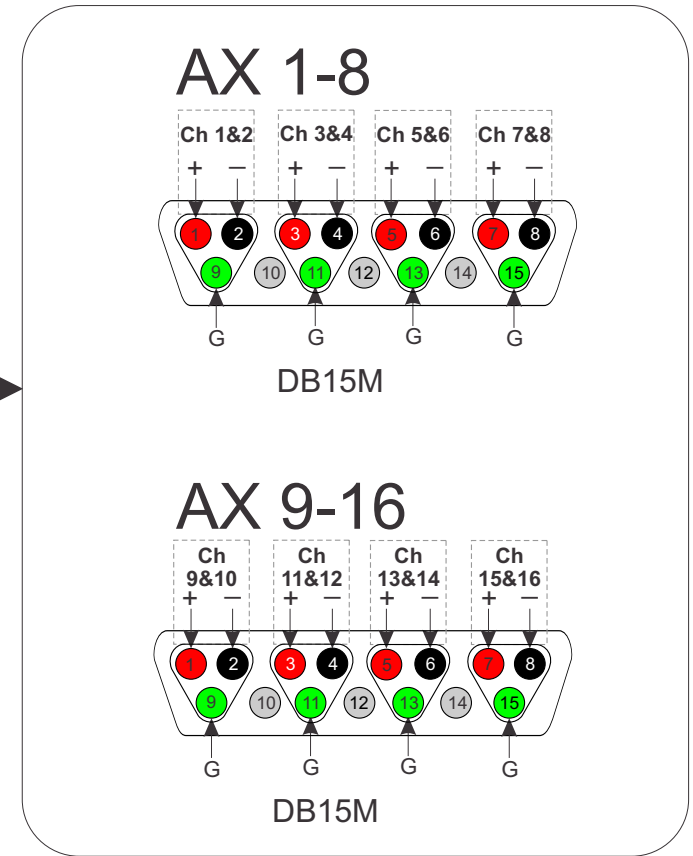

VCB-DDA8

8 Channel 110 Ohm Digital Cable
 (1) D-25M to (2) D-15M Aphex Conversion Cable

ENGR.	HSO III	DATE:	01/17/2012	 10840-412 Guilford Rd • Annapolis Junction, MD 20701 301.604.0100 • fiberplex.com
DRAWN	HSO III	DATE:	01/17/2012	
REVIEW		DATE:		
CHECKED		DATE:		
Pinout Drawing for VCB Aphex 8 Ch Cables				
FSCM:		A	DWG	REV: -
SCALE: 1:1		SHEET 1		OF 1