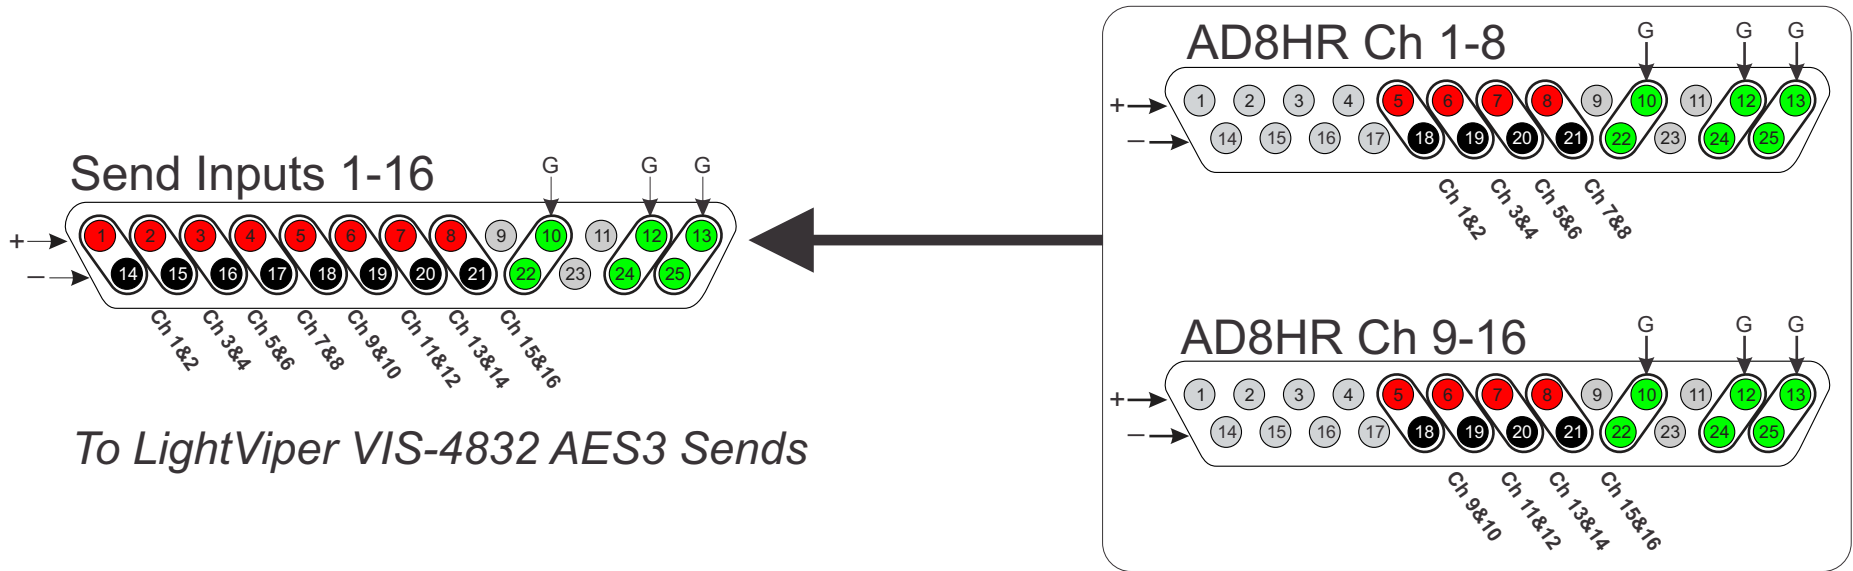

VCB-DDAD8HR

To LightViper VIS-4832 AES3 Sends

8 Channel 110 Ohm Digital Cable

(1) D-25M to (2) D-25M AD8HR Output Conversion Cable

ENGR.	HSO III	DATE:	01/17/2012	 10840-412 Guilford Rd • Annapolis Junction, MD 20701 301.604.0100 • fiberplex.com
DRAWN	HSO III	DATE:	01/17/2012	
REVIEW		DATE:		
CHECKED		DATE:		
Pinout Drawing for VCB Digital AD8HR Cables				
FSCM:		A	DWG	REV: -
SCALE:	1:1		SHEET	1 OF 1